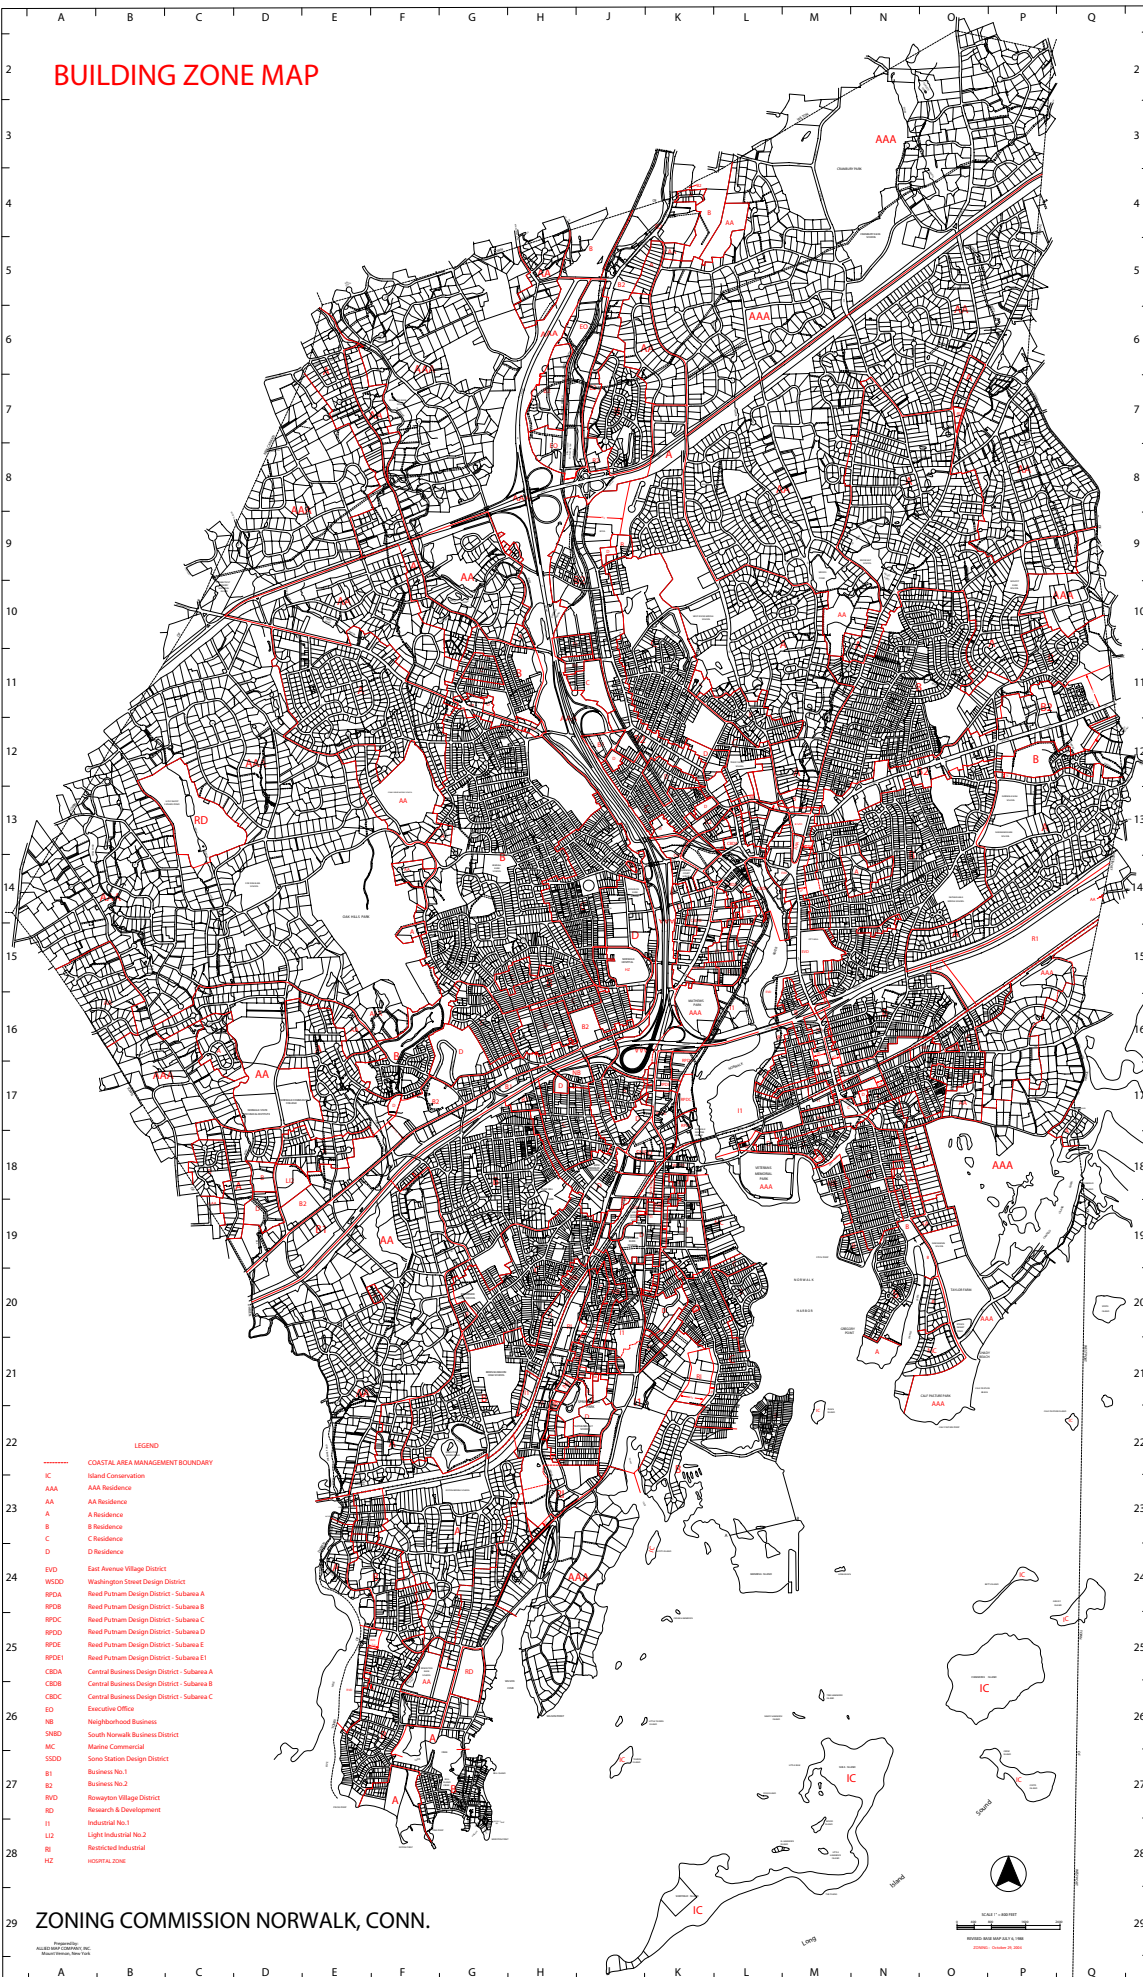

BUILDING ZONE MAP

LEGEND

ZONING COMMISSION NORWALK, CONN.