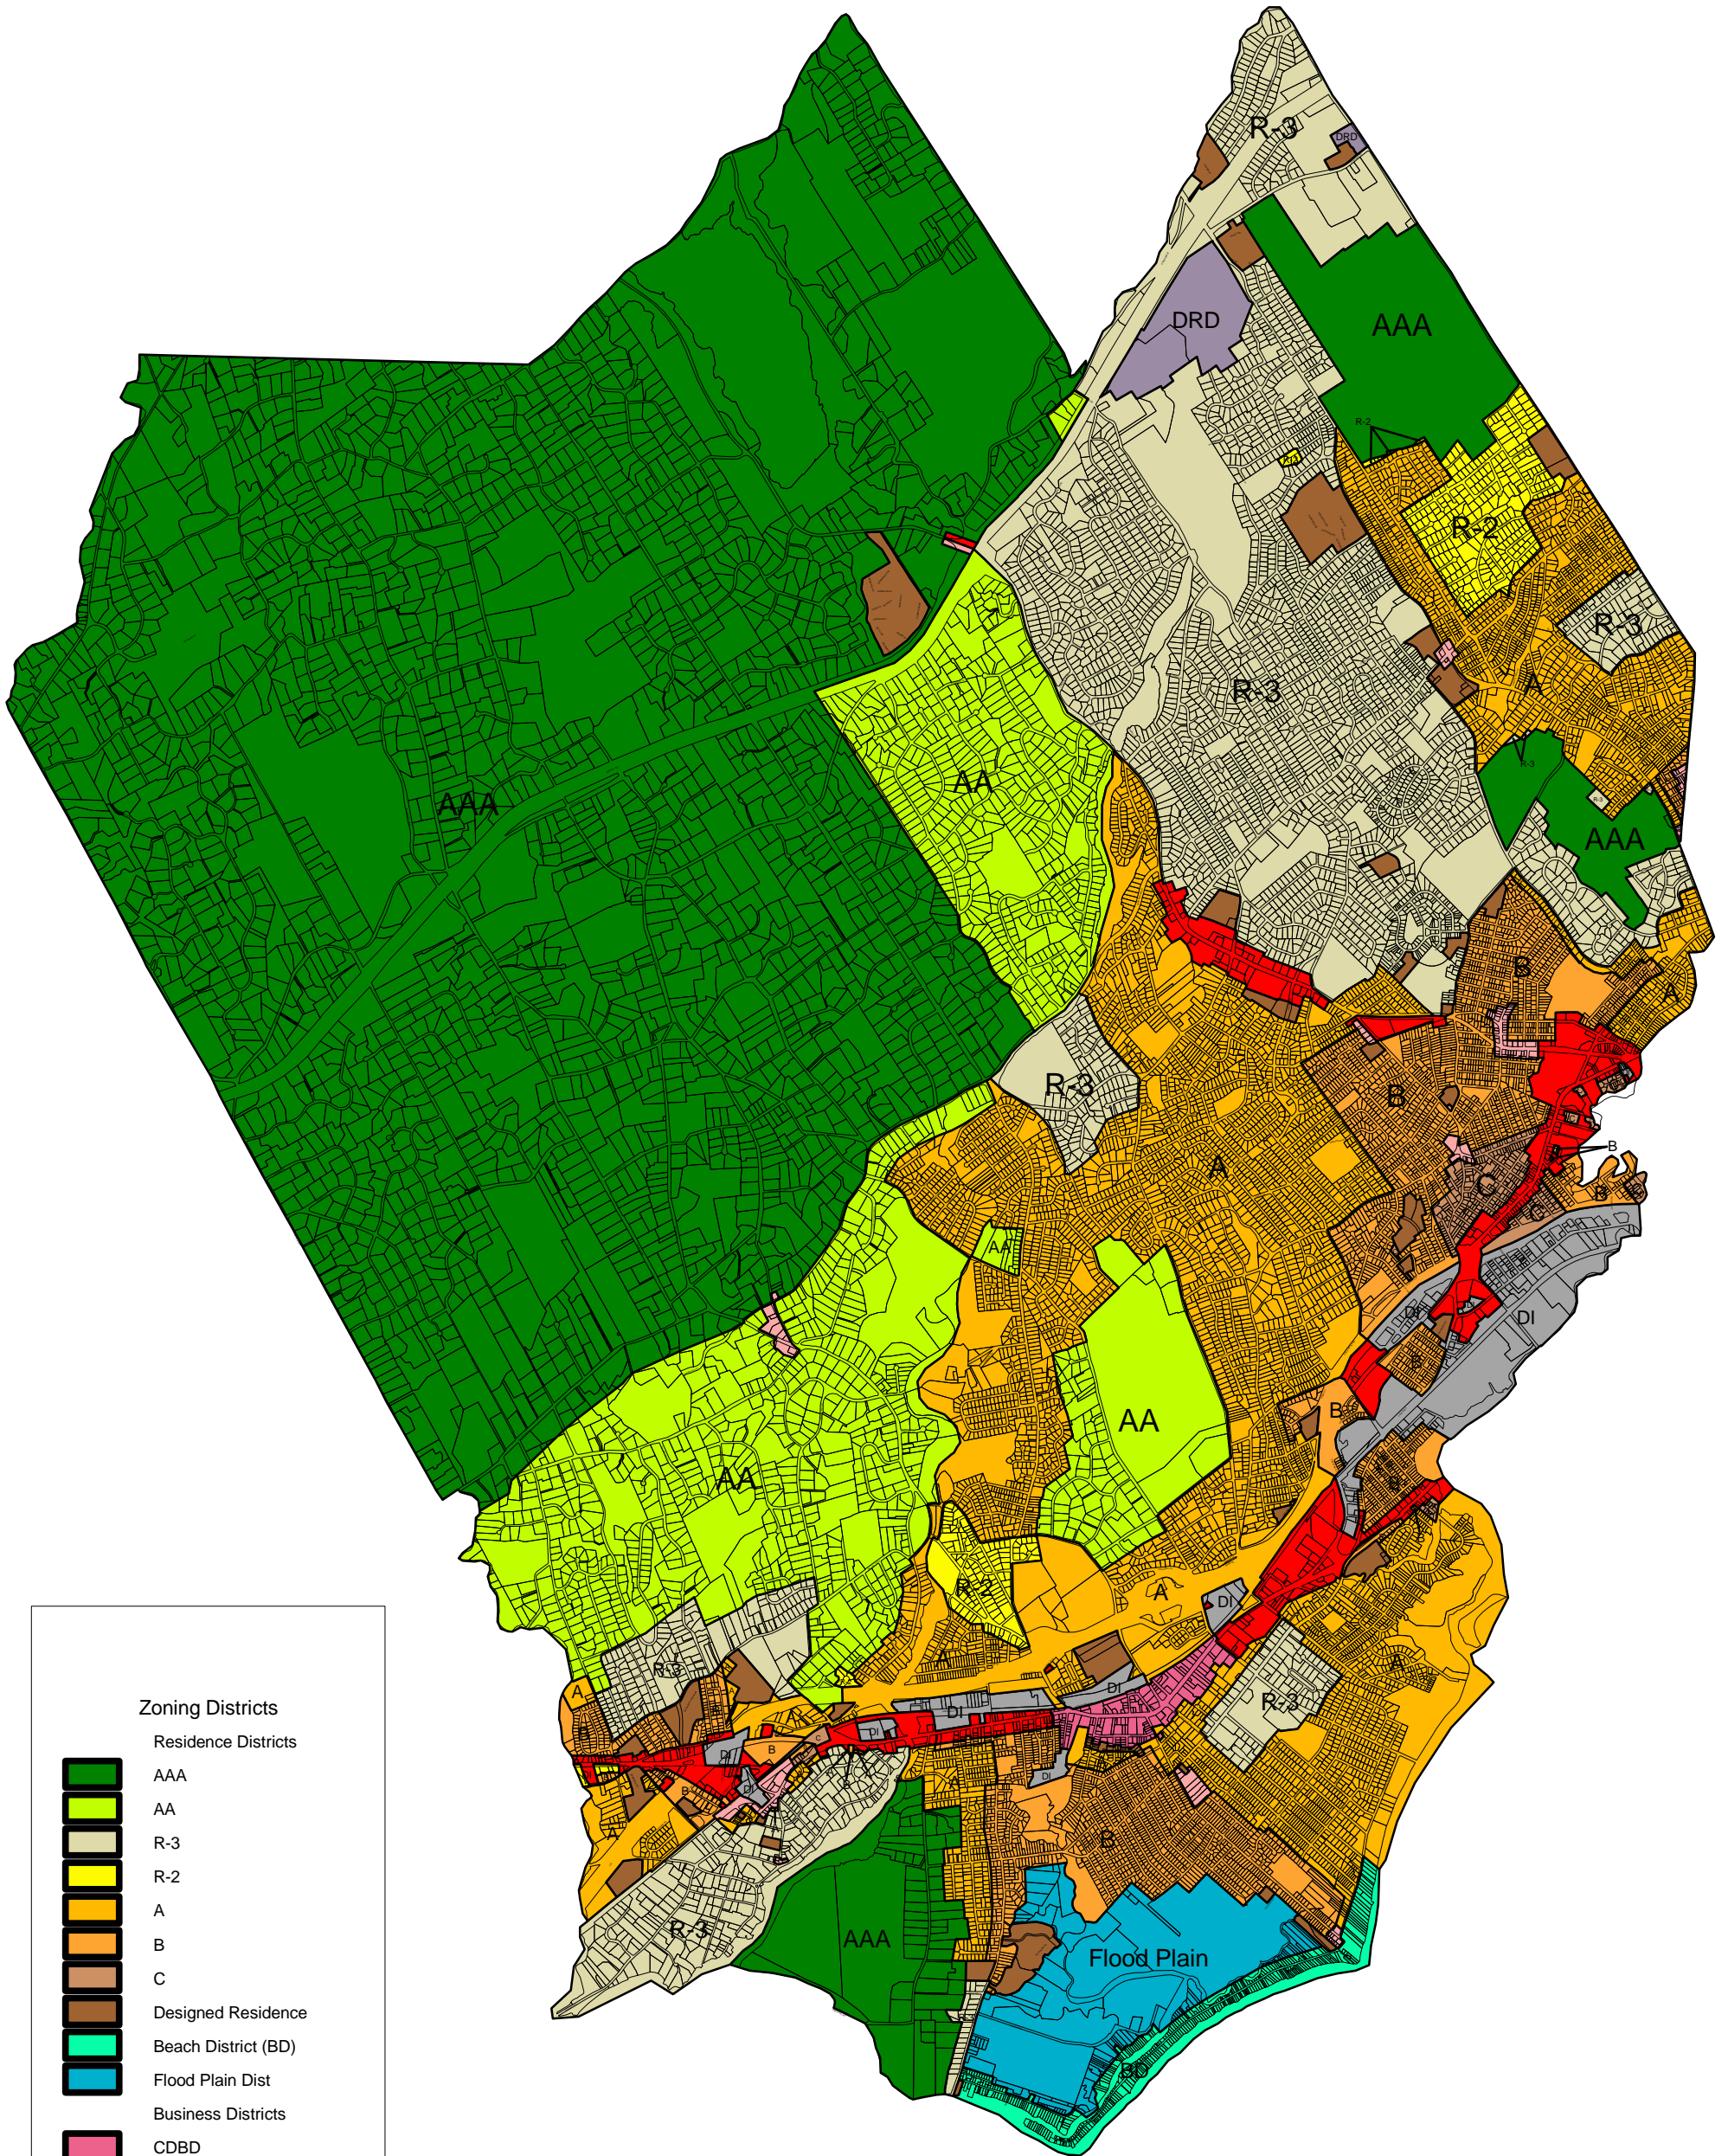

# Town of Fairfield, CT Planning & Zoning Districts - 2006

Zoning Districts	
Residence Districts	
	AAA
	AA
	R-3
	R-2
	A
	B
	C
	Designed Residence
	Beach District (BD)
	Flood Plain Dist
Business Districts	
	CDBD
	Designed Commercial Dist
	NDD
Industrial Districts	
	DI
	DRD

March 1, 2006